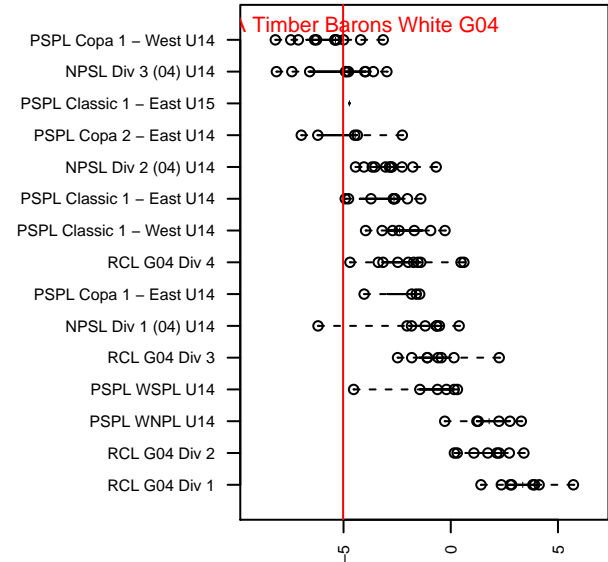

CYSA Timber Barons White G04

Cowlitz Youth Soccer Assoc.
Kelso, WA
G04 total strength=852
attack=1.36 defense=1.05
fall league = PTT G04 Div 2 Red North
notes= Bates 2017

alt names used:
Timber Barons 04G Bates

Venues played:
2017 PTT G04 Division 2 Red North

CYSA Timber Barons White G04
Dots are actual minus expected GF (blue circles) and GA (red triangles).
Blue line is smoothed change in attack strength. Red is smoothed change in defense strength.

**attack and defense variance (black dot)
relative to other teams
and top 10 in region**

**attack and defense rating
relative to others at age
and all opponents in last 13 months**

Performance relative to 13 month average

Performance relative to 13 month average

date	home		away		venue	pred.home	pred.away
2017-10-29	FSC Roses White G04	3	CYSA Timber Barons White G04	1	2017 PTT G04 Division 2 Red North	2.19	1.64
2017-10-22	Washington Timbers White 2 G04	0	CYSA Timber Barons White G04	1	2017 PTT G04 Division 2 Red North	0.91	0.86
2017-10-14	Pacific FC Power G04	1	CYSA Timber Barons White G04	0	2017 PTT G04 Division 2 Red North	2.80	0.61
2017-10-08	CYSA Timber Barons White G04	0	BSC Portland Gold G04	3	2017 PTT G04 Division 2 Red North	0.25	3.13
2017-10-07	CYSA Timber Barons White G04	1	FC Salmon Creek Nemesis Blue G04	3	2017 PTT G04 Division 2 Red North	0.82	5.71
2017-10-01	FC Columbia County G04	4	CYSA Timber Barons White G04	0	2017 PTT G04 Division 2 Red North	1.14	1.25
2017-09-24	CYSA Timber Barons White G04	2	CYSA Timber Barons Black G04	2	2017 PTT G04 Division 2 Red North	0.63	1.18
2017-09-16	SESC Swifts G04	4	CYSA Timber Barons White G04	0	2017 PTT G04 Division 2 Red North	2.67	0.89
2017-09-10	CYSA Timber Barons White G04	1	Pacific FC Power G04	3	2017 PTT G04 Division 2 Red North	0.61	2.80
2017-09-09	CYSA Timber Barons White G04	2	Eastside Timbers Black G04	2	2017 PTT G04 Division 2 Red North	0.45	2.46