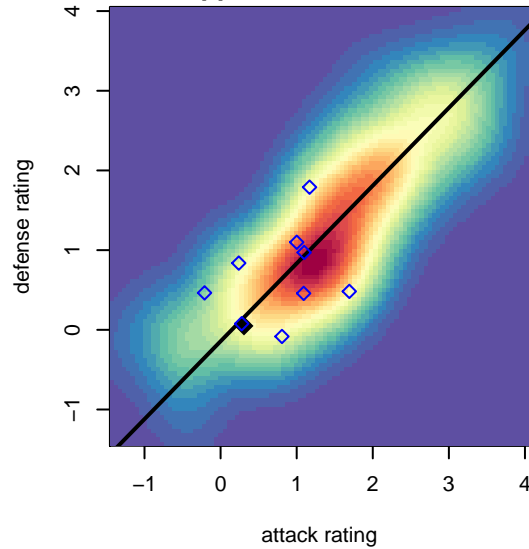

CYSA Timber Barons White G04

Cowlitz Youth Soccer Assoc.
Kelso, WA
G04 total strength=852
attack=1.36 defense=1.05
fall league = PTT G04 Div 2 Red North
notes= Bates 2017

alt names used:
Timber Barons 04G Bates

Venues played:
2017 PTT G04 Division 2 Red North

CYSA Timber Barons White G04
Dots are actual minus expected GF (blue circles) and GA (red triangles).
Blue line is smoothed change in attack strength. Red is smoothed change in defense strength.

**attack and defense variance (black dot)
relative to other teams
and top 10 in region**

**attack and defense rating
relative to others at age
and all opponents in last 13 months**

Performance relative to 13 month average