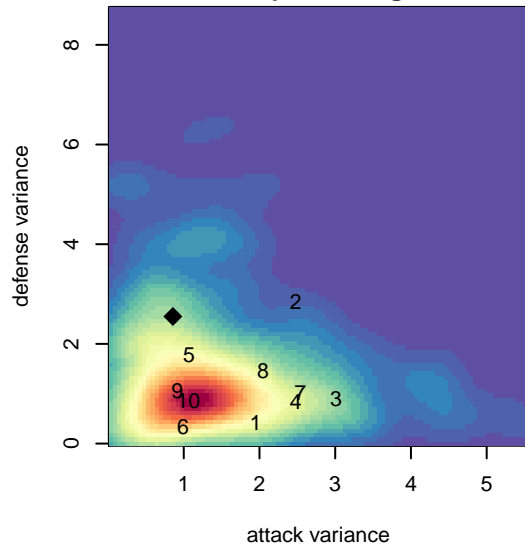

CYSA Timber Barons White G04

Cowlitz Youth Soccer Assoc.
Kelso, WA
G04 total strength=852
attack=1.36 defense=1.05
fall league = PTT G04 Div 2 Red North
notes= Bates 2017

alt names used:
Timber Barons 04G Bates

Venues played:
2017 PTT G04 Division 2 Red North

CYSA Timber Barons White G04
Dots are actual minus expected GF (blue circles) and GA (red triangles).
Blue line is smoothed change in attack strength. Red is smoothed change in defense strength.

**attack and defense variance (black dot)
relative to other teams
and top 10 in region**

**attack and defense rating
relative to others at age
and all opponents in last 13 months**

Performance relative to 13 month average